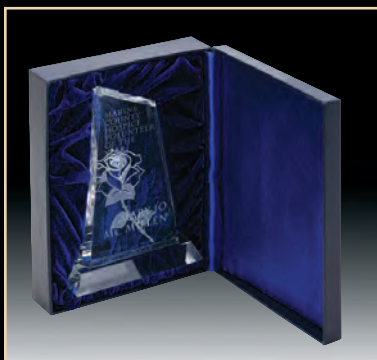

CRYSTAL GEM BLANKS

82048-1-08
8 3/4"

82047-1-08
7 5/8"

82046-1-08
6 3/4"