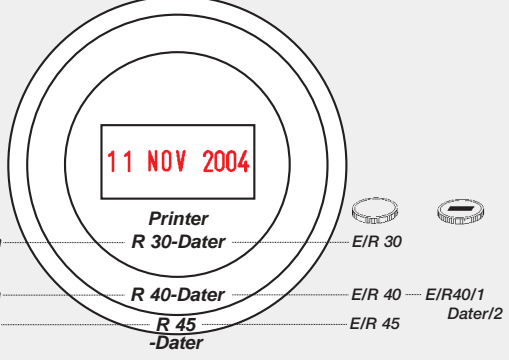

Printer 54-Dater 40 x 50 mm

11 NOV 2004

Printer 53-Dater 30 x 45 mm

Printer 52-Dater 20 x 30 mm

11 NOV 2004

Printer R 50-Dater ø 50 mm

11 NOV 2004

Printer Oval 55