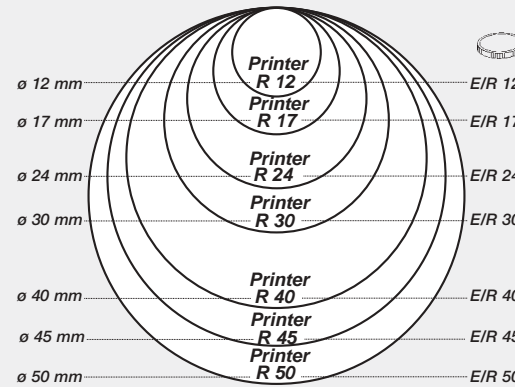

Printer Q 30 31 x 31 mm

Pr. Q 24 24 x 24 mm

Pr. Q 17 17 x 17 mm

Pr. Q 12 12 x 12 mm

Printer 55 40 x 60 mm

Printer 54 40 x 50 mm

Printer 53 30 x 45 mm

Printer 52 20 x 30 mm

Printer 45 25 x 82 mm

Printer 25 15 x 75 mm

Printer 15 10 x 69 mm

Mini-Print S 110 8 x 52 mm

Printer Q 43-Dater 43 x 43 mm

Printer Q 30-Dater 31 x 31 mm

11 NOV 2004

Printer 55-Dater 40 x 60 mm

Printer 54-Dater 40 x 50 mm

11 NOV 2004

Printer R 50-Dater ø 50 mm

11 NOV 2004

Printer 53-Dater 30 x 45 mm

Printer 52-Dater 20 x 30 mm

11 NOV 2004

Printer Oval 55 35 x 55 mm

1-1/8" x 2"
28mm x 51mm

MaxStamp 9980 (MX-01732)

1-7/8" x 2 3/4"
49mm x 69mm

JAN 19 2007

**MaxStamp 9950/D
(MX-01695)**

JAN 19 2007

1- 3/4"