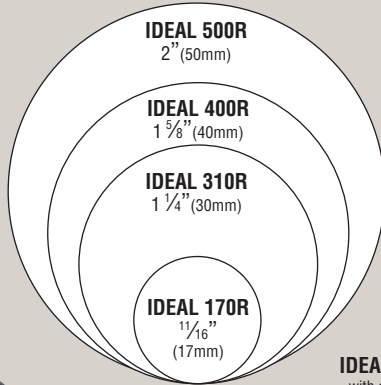

IDEAL®

PREMIUM QUALITY SELF-INKING STAMPS

POCKET 12
1/2" x 1/2" (12mm x 12mm)

POCKET 32
1 1/4" x 1 1/4"
(32mm x 32mm)

POCKET 17
5/8" x 5/8" (17mm x 17mm)

POCKET 42
1 5/8" x 1 5/8" (42mm x 42mm)

POCKET 50
9/16" x 1 1/8" (14mm x 41mm)

POCKET 80
3/4" x 1 15/16" (19mm x 50mm)

IDEAL 500R
2" (50mm)

IDEAL 400R
1 5/8" (40mm)

IDEAL 310R
1 1/4" (30mm)

IDEAL 170R
1 1/16" (17mm)

IDEAL 5790 1" X 3.25" (25mm x 82mm)

IDEAL 5780 5/8" X 3" (16mm x 76mm)

IDEAL 5770 3/8" X 2 3/4" (10mm x 70mm)

IDEAL 5742
1 5/8" x 1 5/8" (42mm x 42mm)

IDEAL 5714
with dust cap
9/16" x 9/16"
(14mm x 14mm)

IDEAL 5722
with dust cap
7/8" x 7/8"
(22mm x 22mm)

IDEAL 5732
1 1/4" x 1 1/4" (32mm x 32mm)

SIZING TEMPLATE INSTRUCTIONS

On a white piece of paper, write your message or graphics to the size you require. Then place this template over your message to see which stamp size best fits your needs.

IDEAL® PREMIUM QUALITY SELF-INKING STAMPS