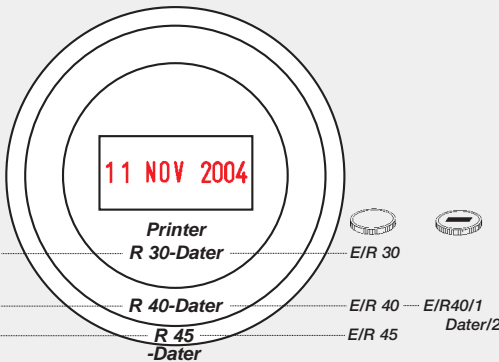

Printer 54-Dater 40 x 50 mm

11 NOV 2004

Printer R 50-Dater ø 50 mm

11 NOV 2004

Printer 53-Dater 30 x 45 mm

Printer 52-Dater 20 x 30 mm

11 NOV 2004

Printer Oval 55 35 x 55 mm