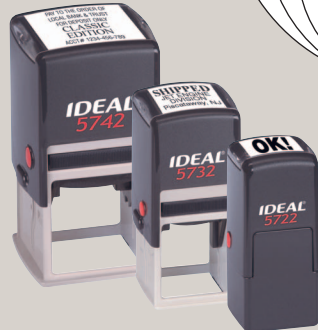

IDEAL®

PREMIUM QUALITY SELF-INKING STAMPS

POCKET 12
1/2" x 1/2" (12mm x 12mm)

POCKET 32
1 1/4" x 1 1/4"
(32mm x 32mm)

POCKET 17
5/8" x 5/8" (17mm x 17mm)

POCKET 42
1 5/8" x 1 5/8" (42mm x 42mm)

POCKET 50
9/16" x 1 1/8" (14mm x 41mm)

POCKET 80
3/4" x 1 15/16" (19mm x 50mm)

IDEAL 500R
2" (50mm)

IDEAL 400R
1 5/8" (40mm)

IDEAL 310R
1 1/4" (30mm)

IDEAL 170R
1 1/16" (17mm)

IDEAL 5790 1" X 3.25" (25mm x 82mm)

IDEAL 5780 5/8" X 3" (16mm x 76mm)

IDEAL 5770 3/8" X 2 3/4" (10mm x 70mm)

IDEAL 5742
1 5/8" x 1 5/8" (42mm x 42mm)

IDEAL 5714
with dust cap
9/16" x 9/16"
(14mm x 14mm)

IDEAL 5722
with dust cap
7/8" x 7/8"
(22mm x 22mm)

IDEAL 5732
1 1/4" x 1 1/4" (32mm x 32mm)