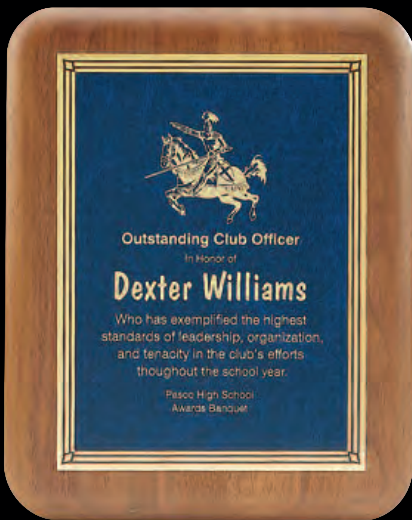

# Plaque Awards

## SOLID WALNUT PLAQUES

These plaques are created with an Elliptical or Step 'n Roll edge, and are offered in a range of different sizes from 6" X 8" through 12" X 15".

WAL1-23-08  
8" X 10"

WAL2-23-08  
8" X 10"

WAL3-23-08  
8" X 10"

Each of these plaques has an elegant Diamond or Square edge design plaque plate offered in four different colors of Black, Red, Blue and Green. All of these plaques have been personalized to show a beautiful style Gold lettering and logo design.