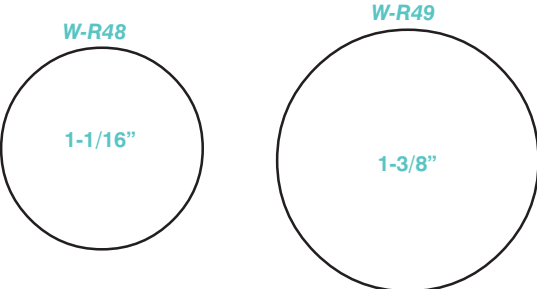

Size Chart for "W" Pre-ink Mounts

Actual Sizes for Pre-ink Mounts (Ratio 1:1)

Size Chart for “W” Pre-ink Mounts

Actual Sizes for Pre-ink Mounts (Ratio 1:1)

Size Chart for "W" Pre-ink Mounts

Actual Sizes for Pre-ink Mounts (Ratio 1:1)

Size Chart for "W" Pre-ink Mounts

Actual Sizes for Pre-ink Mounts (Ratio 1:1)