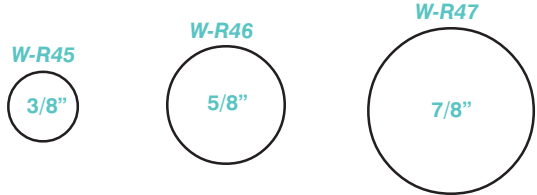

Size Chart for "W" Pre-ink Mounts

Actual Sizes for Pre-ink Mounts (Ratio 1:1)

Size Chart for “W” Pre-ink Mounts

Actual Sizes for Pre-ink Mounts (Ratio 1:1)

Size Chart for "W" Pre-ink Mounts

Actual Sizes for Pre-ink Mounts (Ratio 1:1)

Size Chart for "W" Pre-ink Mounts

Actual Sizes for Pre-ink Mounts (Ratio 1:1)